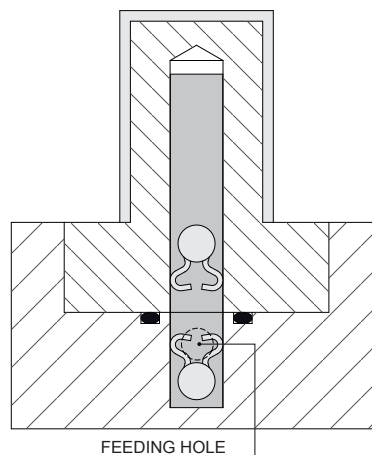

AUTOBLOCKING BAFFLES INCHES

WITH POSITION SYSTEM

CODE: **RLA-..**

CODE	A	S	L			
RLA-7/16	.437	.039	4	8	12	
RLA-37/64	.577	.039	4	8	12	
RLA-23/32	.718	.039	6	12	18	24
RLA-59/64	.921	.039	6	12	18	24
RLA-1" 5/32	1.156	.039	6	12	18	24

Order example: RLA-7/16x4

CHARACTERISTICS

- 1) RAPID APPLICATION;
- 2) UNLIMITED REUTILIZATION;

N.B.: ALL THE BAFFLES ARE IN STAINLESS STEEL.