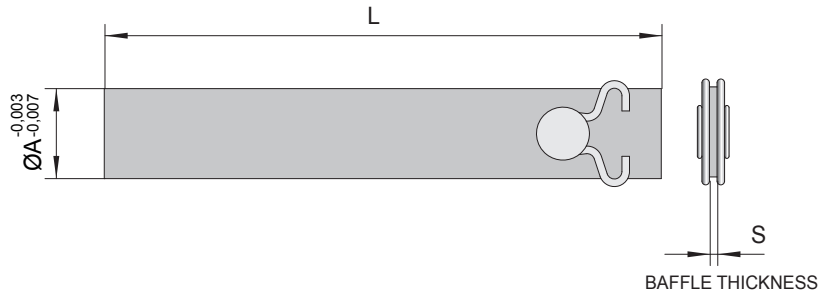

AUTOBLOCKING BAFFLES INCHES

WITH POSITION SYSTEM

CODE: **RLA-..**

CODE	A	S	L			
RLA-7/16	.437	.039	4	8	12	
RLA-37/64	.577	.039	4	8	12	
RLA-23/32	.718	.039	6	12	18	24
RLA-59/64	.921	.039	6	12	18	24
RLA-1" 5/32	1.156	.039	6	12	18	24

Order example: RLA-7/16x4

CHARACTERISTICS

- 1) RAPID APPLICATION;
- 2) UNLIMITED REUTILIZATION;

N.B.: ALL THE BAFFLES ARE IN STAINLESS STEEL.